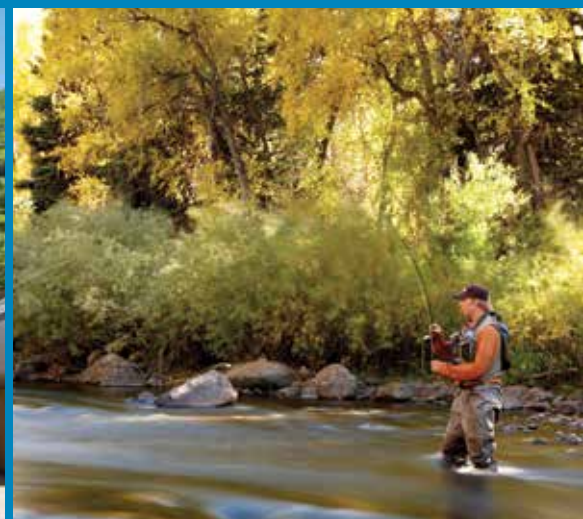

OPEN HOUSE 3 TO 5PM DAILY

YOU CAN BE IN
VACATION MODE
ALL YEAR LONG.

Slifer Smith
& Frampton
Real Estate

LIVE
LOCAL.